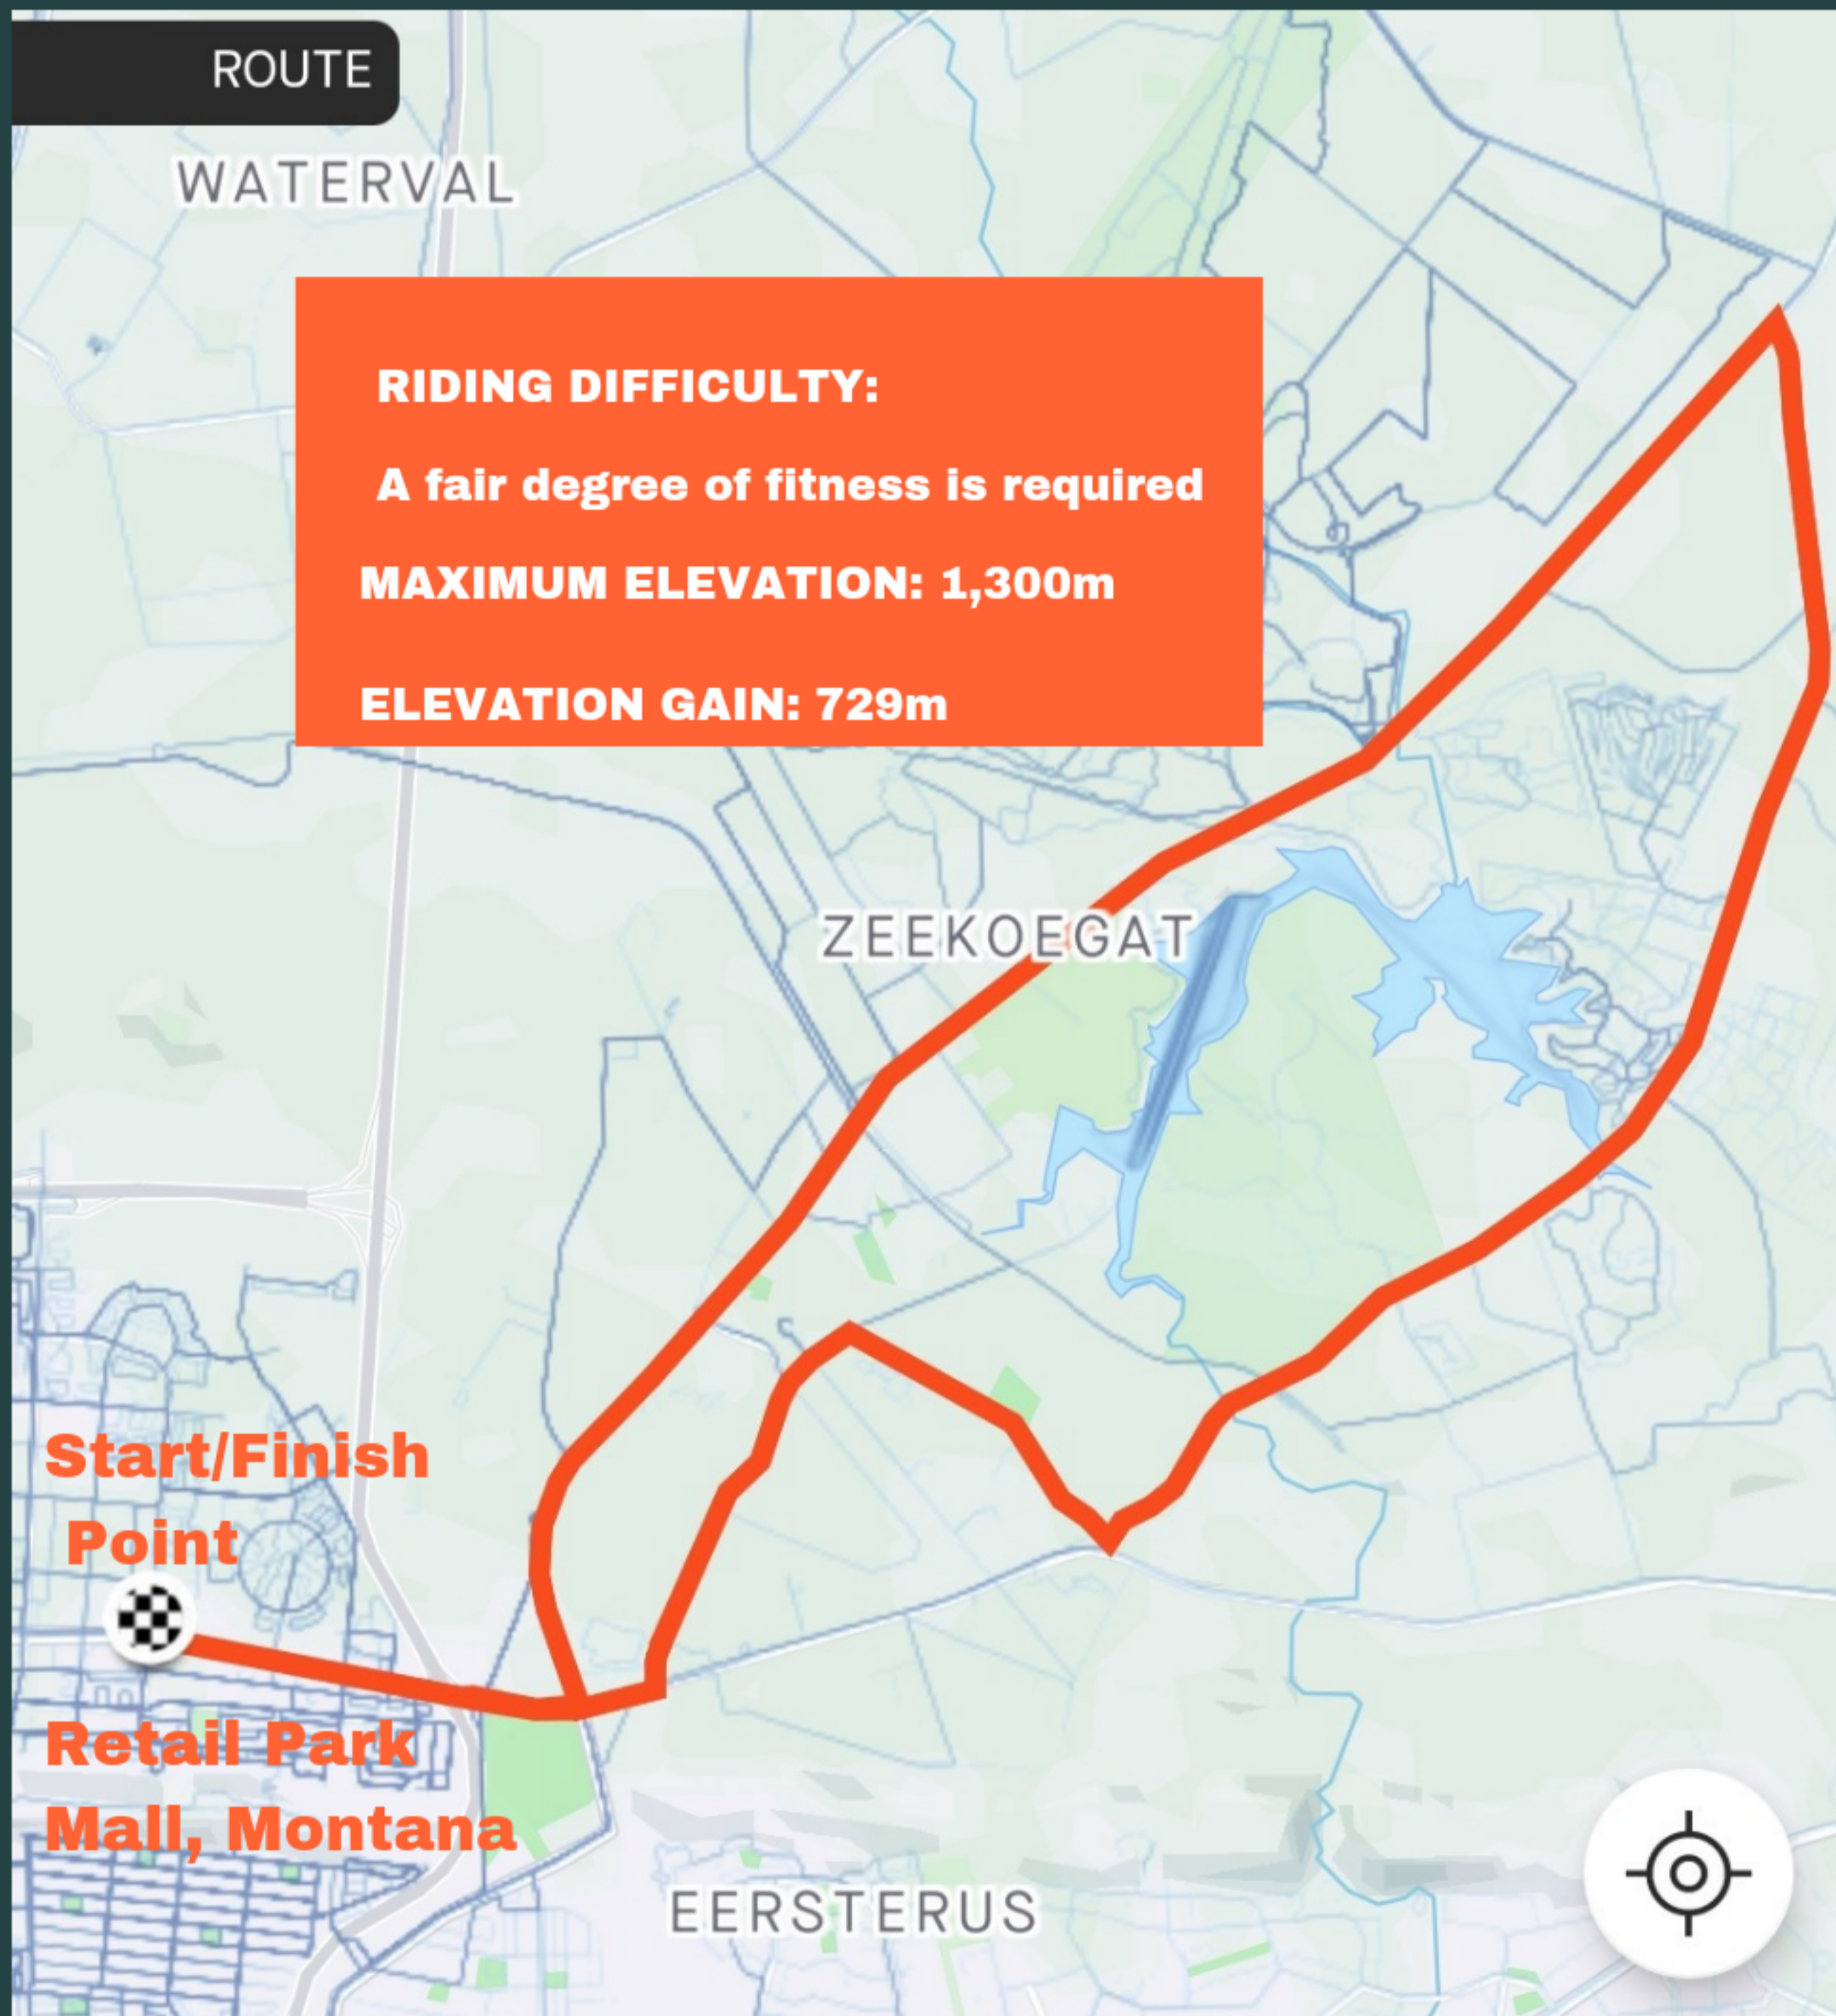

ROUTES 25 Sept. 2023

Roodeplaat Dam in Reverse

85km: 2 Loops

45km: 1 Loop

Road Surface: tarred

KIDS DENTAL HOME FOUNDATION

1. From Retail Park join Zambezi Rd east

2. Go straight crossing N1

3. Turn left into

Kameeldrift Rd

4. Turn right into Kieviets Rd

5. Turn left into

Kameelfontein & go straight till Moloto Rd

6. Turn left into Moloto and go straight till Zambezi Rd

7. 45km - Turn right into Zambezi Rd

85km - Turn left into Zambezi Rd for 2nd loop

Emergency numbers:
071 669 2115
072 331 6862