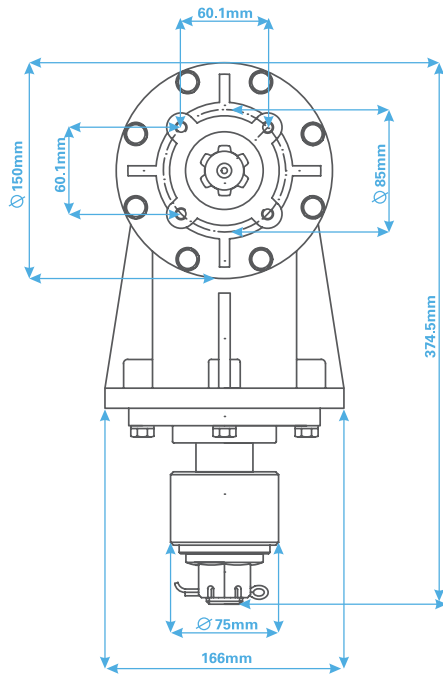

TJR
Slasher
Gearboxes

ELECTRICAL MACHINES
A division of ACTOM (Pty) Ltd

ACTOM

Type: TJR 030

HP	30
kW	24
RATIO	1 to 1.93:1
INPUT SHAFT	6 Spline 1 3/8"

Type: TJR 061 A

HP	60
kW	45
RATIO	1 to 1.47:1
INPUT SHAFT	6 Spline 1 3/8"

Type: TJR 061 B

HP	60
kW	45
RATIO	1 to 1.93:1
INPUT SHAFT	6 Spline 1 3/8"

Type: TJR 061 T

HP	60
kW	45
RATIO	1 to 1:1
INPUT SHAFT	6 Spline 1 3/8"
OUTPUT SHAFT	6 Spline 1 3/8"