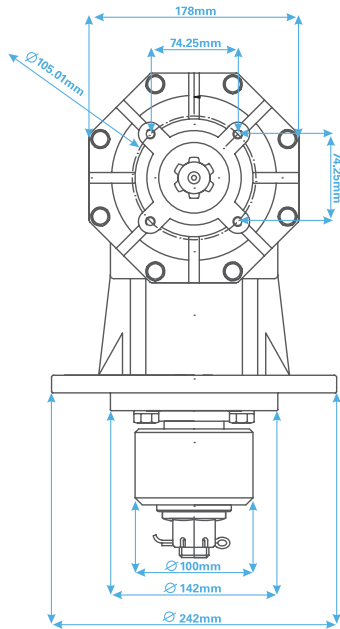

TJR
Slasher
Gearboxes

ELECTRICAL MACHINES
A division of ACTOM (Pty) Ltd

ACTOM

Type: TJR 030

HP	30
kW	24
RATIO	1 to 1.93:1
INPUT SHAFT	6 Spline 1 3/8"

Type: TJR 061 A

HP	60
kW	45
RATIO	1 to 1.47:1
INPUT SHAFT	6 Spline 1 3/8"

Type: TJR 061 B

HP	60
kW	45
RATIO	1 to 1.93:1
INPUT SHAFT	6 Spline 1 3/8"

Type: TJR 061 T

HP	60
kW	45
RATIO	1 to 1:1
INPUT SHAFT	6 Spline 1 3/8"
OUTPUT SHAFT	6 Spline 1 3/8"