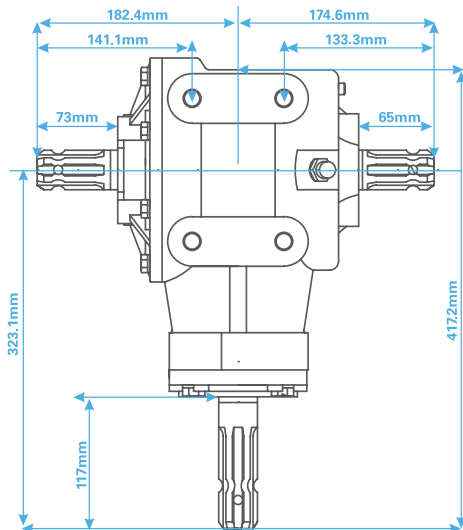

TJR
Slasher
Gearboxes

ELECTRICAL MACHINES
A division of ACTOM (Pty) Ltd

ACTOM

Type: TJR 030

HP	30
kW	24
RATIO	1 to 1.93:1
INPUT SHAFT	6 Spline 1 3/8"

Type: TJR 061 A

HP	60
kW	45
RATIO	1 to 1.47:1
INPUT SHAFT	6 Spline 1 3/8"

Type: TJR 061 B

HP	60
kW	45
RATIO	1 to 1.93:1
INPUT SHAFT	6 Spline 1 3/8"

Type: TJR 061 T

HP	60
kW	45
RATIO	1 to 1:1
INPUT SHAFT	6 Spline 1 3/8"
OUTPUT SHAFT	6 Spline 1 3/8"